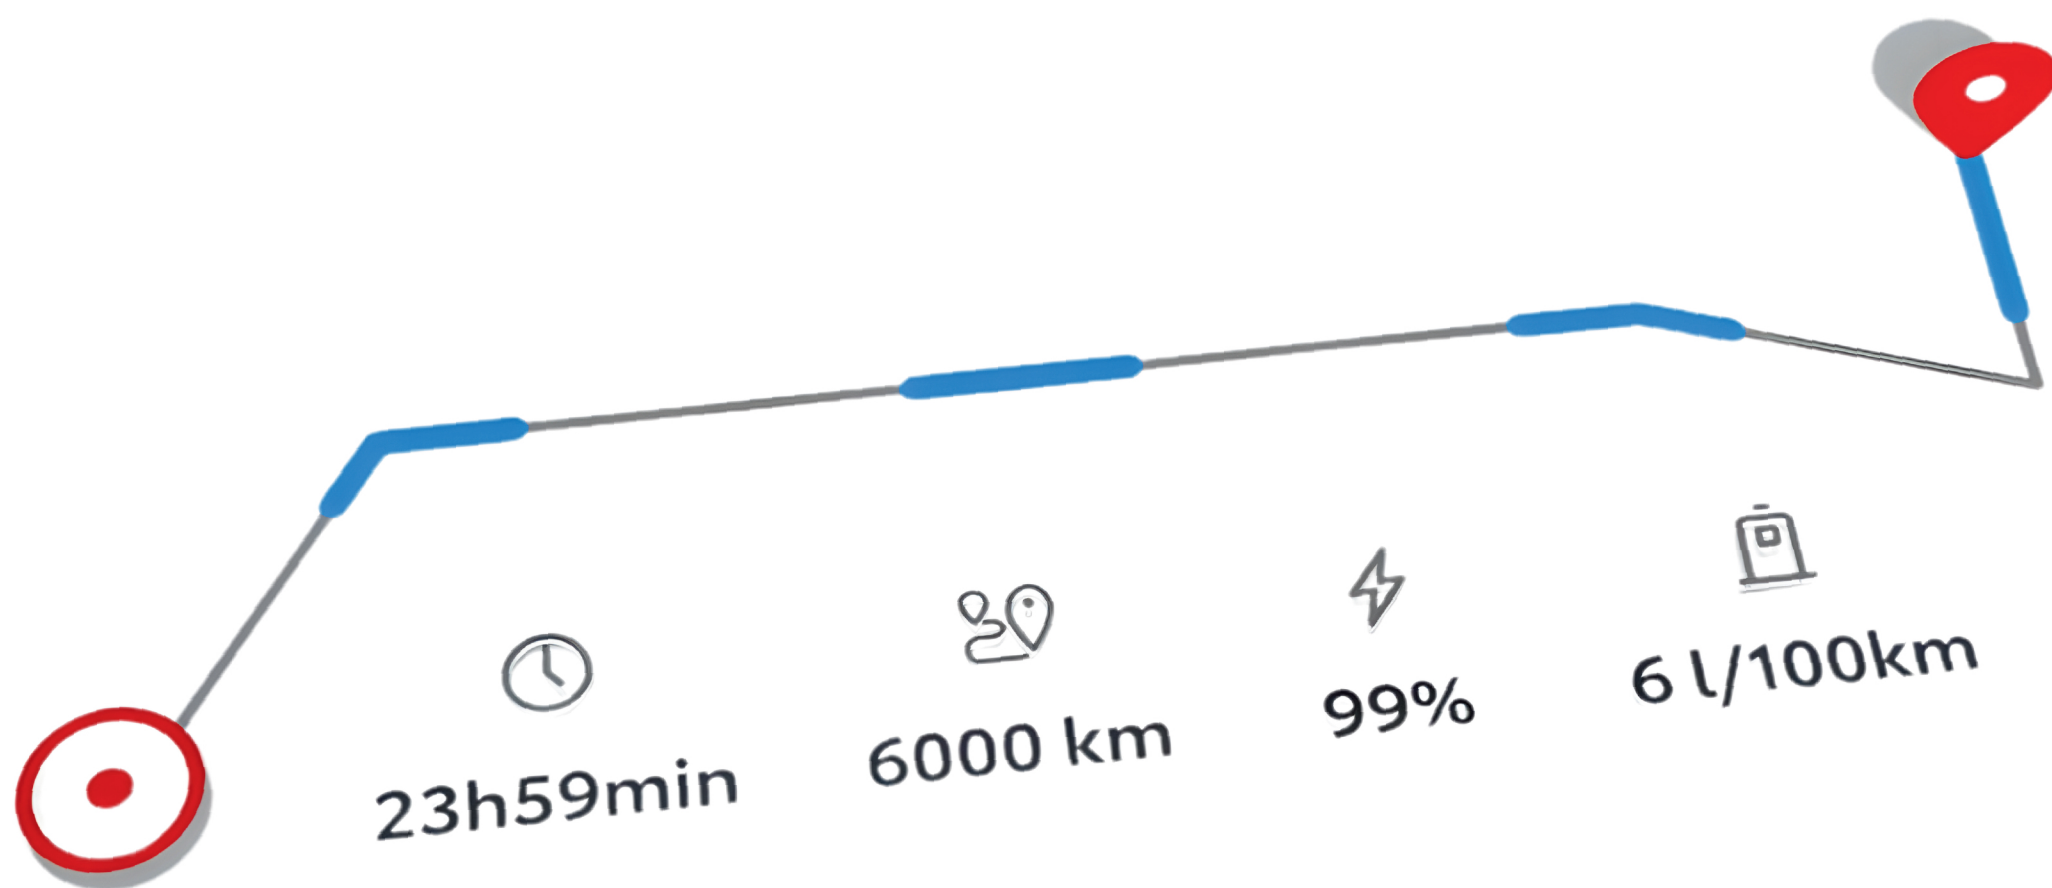

Toyota App

Smarter EV Ownership.

What You Can Do With Your EV

CONNECTED SERVICES

- Remote Charge Monitoring
- Schedule Charging
- Remote Climate Control
- Find Charging Stations
- Send Destination to Vehicle
- Digital Key Capability
- Vehicle Status at a Glance
- Charging Notifications
- Driving Data + Efficiency Tracking
- Service + Maintenance Scheduling