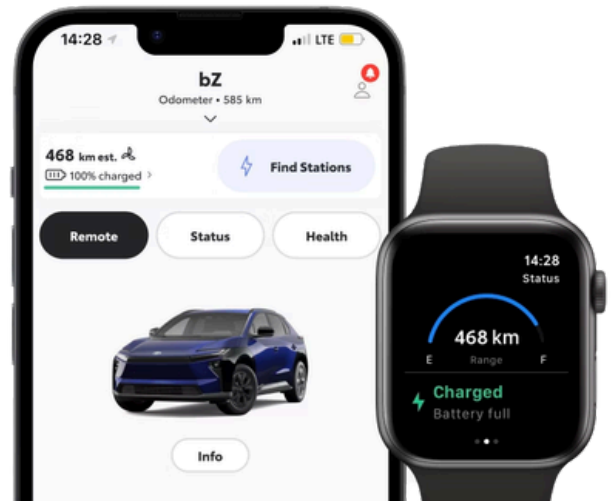

STARTING AT

$48,068^{.22}

Plus tax and licensing.

Please speak with a Product Advisor for details on available rebates, incentives, and next steps.

Dual Wireless Charging Pads

Power two devices at once without cables or clutter in the cabin.

Heated Front/Rear Seats & Steering Wheel

Stay warm and comfortable during Canadian winter drives.

Home Charging Ready

Overnight Level 2 charging with 11 kW onboard capability.

14-Inch Toyota Multimedia Display

Large touchscreen with wireless Apple CarPlay and Android Auto.

Digital Key Capability

Use your smartphone as your key for seamless access and everyday convenience (optional).